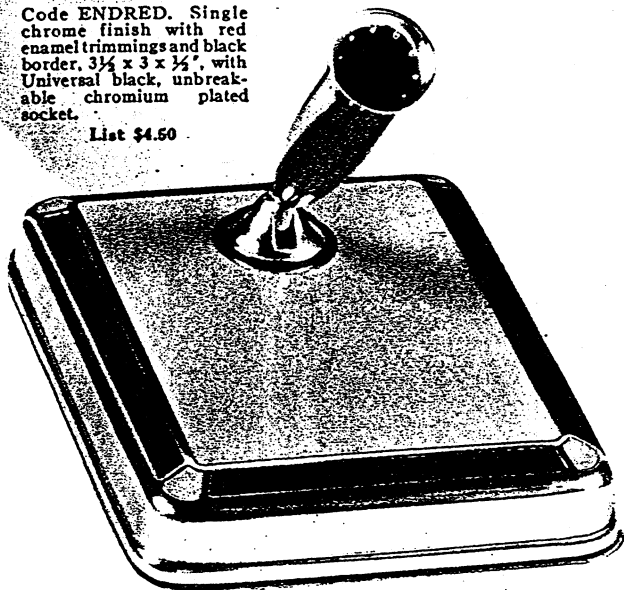

63—Desk Stand.

Code ENDRED. Single chrome finish with red enamel trimmings and black border, 3 1/2 x 3 x 1/2", with Universal black, unbreakable chromium plated socket.

List $4.50